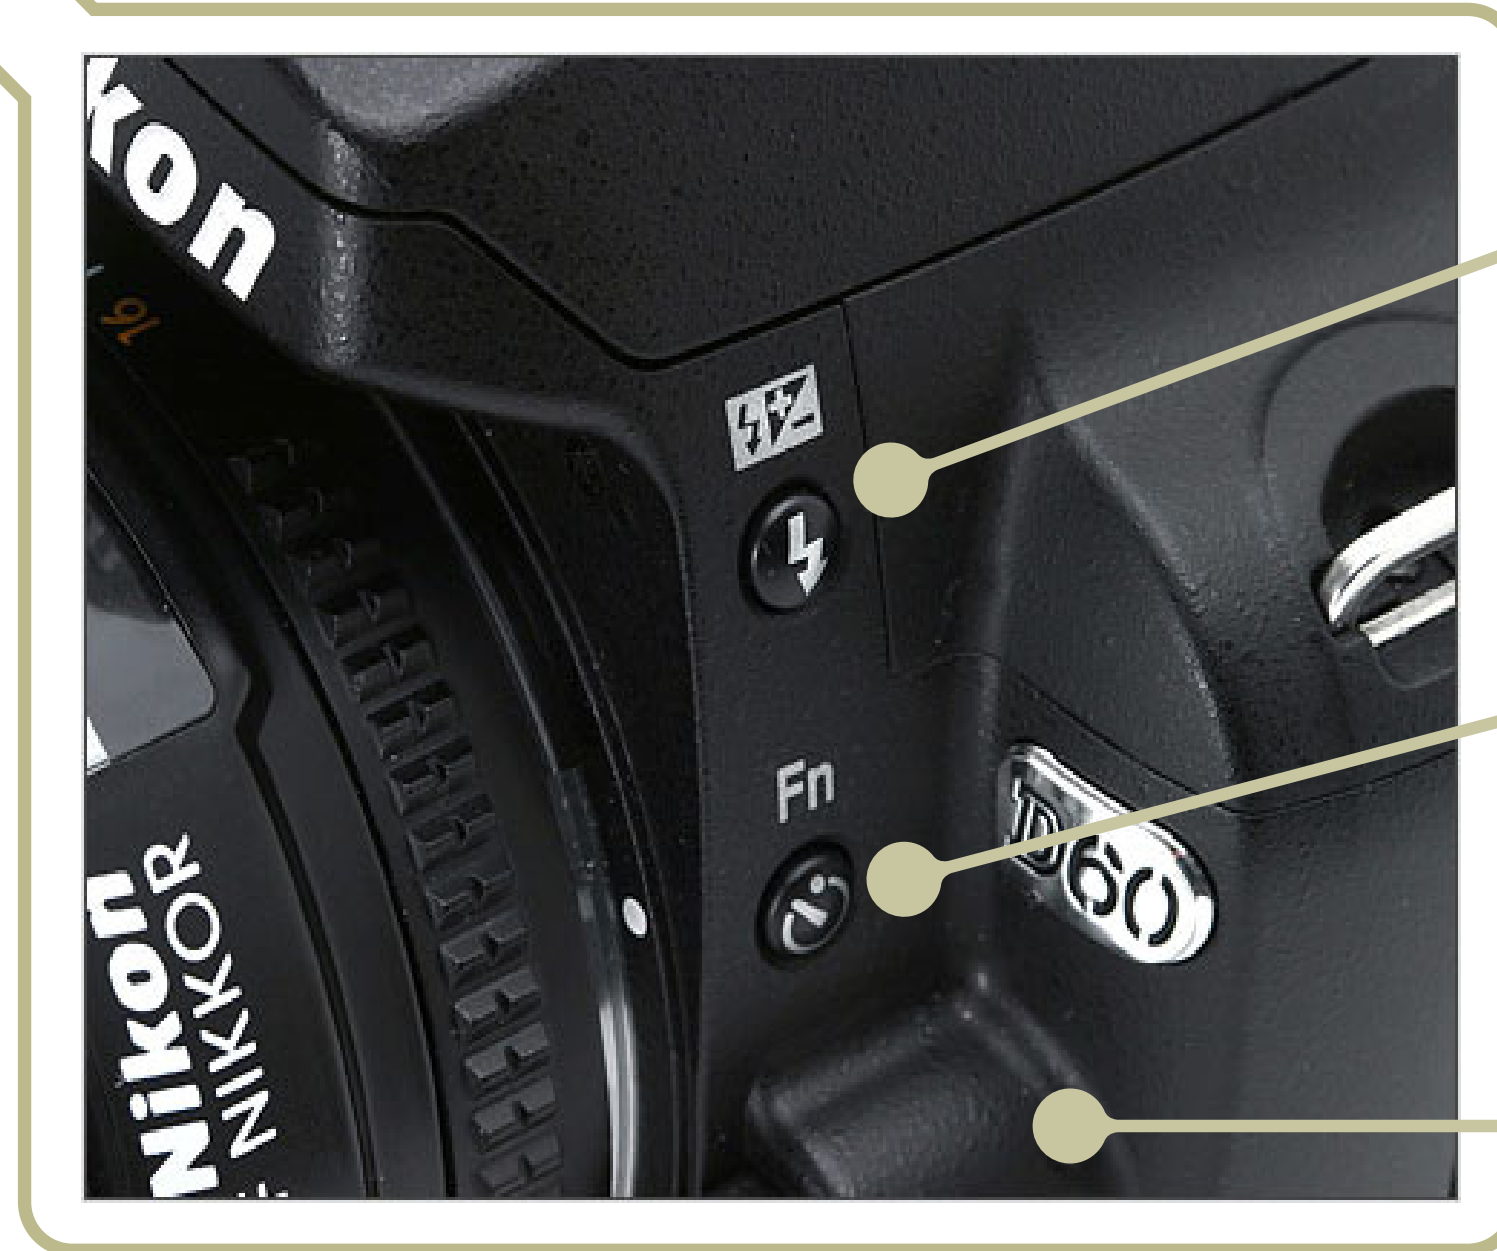

הסבר חיצוני

הקפצת
פלאש

טיימר

שחרור
עדשה
נעול