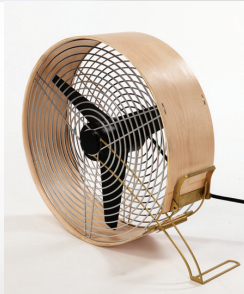

FRIENDS OF BEZALEL GALA 2013: INDUSTRIAL DESIGN

ITEMS FROM LEFT TO RIGHT: OPEN GRID, CARMEL MERHAV, 2012 | ELECTRIC CART, ROTEM OR ELBAZ, 2011
GARDEN TOOLS, ITAY LANIADO, 2010 | VERTEBRATOYS, ALAN ZARCZYNSKI, 2012
ALBUMART, ODED GOV, 2011 | PARTS, DANIEL GLAZMAN, 2011 | COMPACT URBAN BUMPCAR, AYELET FISHMAN, 2011
WHITE NOISE MACHINE, INBAL STRAUSS, 2010