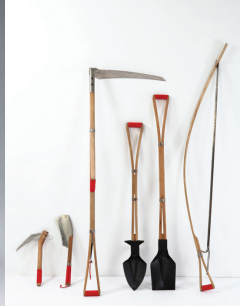

FRIENDS OF BEZALEL GALA 2013: INDUSTRIAL DESIGN

ITEMS FROM LEFT TO RIGHT: OPEN GRID, CARMEL MERHAV, 2012 | ELECTRIC CART, ROTEM OR ELBAZ, 2011
GARDEN TOOLS, ITAY LANIADO, 2010 | VERTEBRATOYS, ALAN ZARCZYNSKI, 2012
ALBUMART, ODED GOV, 2011 | PARTS, DANIEL GLAZMAN, 2011 | COMPACT URBAN BUMPCAR, AYELET FISHMAN, 2011
WHITE NOISE MACHINE, INBAL STRAUSS, 2010